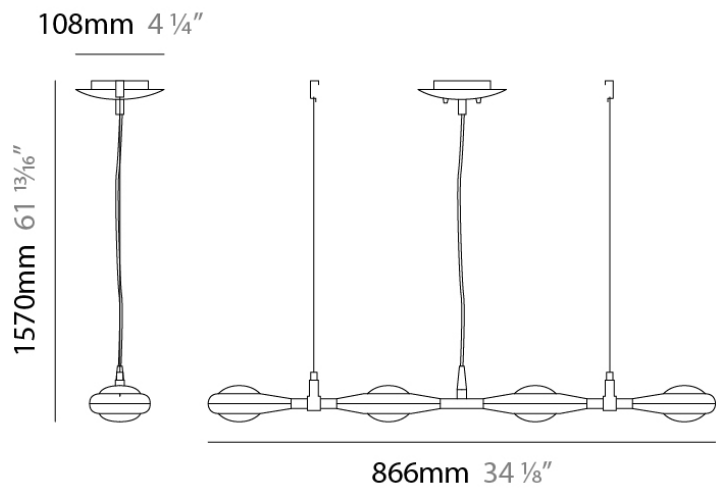

SPACE SUSPENSION

D91123

GENERAL

Series: Space
Brand: Milan
Division: Design
Mounting Type: Suspension
Mounting Location: Ceiling
Subcategory: Pendant

PHYSICAL

Shape: Abstract
Length (mm): 866
Length (in): 34 1/4
Width (mm): 108
Width (in): 4 1/4
Height (mm): 1570
Height (in): 62
Weight (kg): 2.3
Weight (lbs): 5
Fixture Finish: Metallic Gray
Fixture Material: Aluminum

ELECTRICAL

Number of Lamps: 4
Lamp Type: LED Retrofit
Lamp Shape: MR16
Bulb Included: Bulb Not Included
Total Output Wattage (W): 12
Max. Wattage Per Lamp (W): 3
Lamp Base: GU10
Input Voltage (V): 120

LED

OPTICAL

RATINGS AND CERTIFICATIONS

Certified By: CSA Certified to UL and CSA Standards
IP rating: IP20

PROJECT
TYPE
NOTES
QUANTITY
DATE