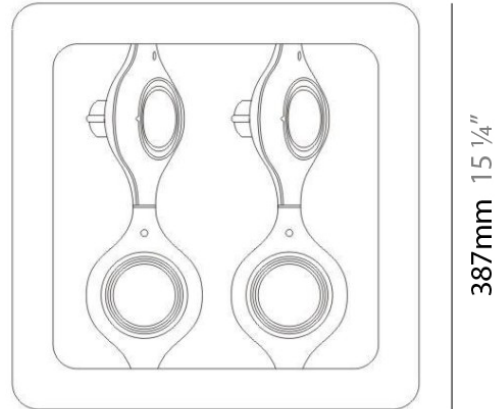

SPACE RECESSED

D96006

PROJECT	
TYPE	
NOTES	
QUANTITY	
DATE	

GENERAL

Series: Space
Brand: Milan
Division: Design
Mounting Type: Recessed
Mounting Location: Ceiling
Subcategory: Downlight

PHYSICAL

Shape: Square
Length (mm): 387
Length (in): 15 1/4
Width (mm): 387
Width (in): 15 1/4
Height (mm): 89
Height (in): 3 1/2
Light Distribution: Direct
Weight (kg): 3.2
Weight (lbs): 7
Diffuser: Glass - Sold Separately
Fixture Finish: Metallic Gray
Fixture Material: Metal

ELECTRICAL

Number of Lamps: 4
Lamp Type: LED Retrofit
Lamp Shape: MR16
Bulb Included: Bulb Not Included
Total Output Wattage (W): 20
Max. Wattage Per Lamp (W): 5
Lamp Base: GU10
Housing: Non - IC rated remodel housing is for use in non - insulated areas or where insulation is at least 3
Input Voltage (V): 120

LED

OPTICAL

RATINGS AND CERTIFICATIONS

Certified By: CSA Certified to UL and CSA Standards
IP rating: IP20